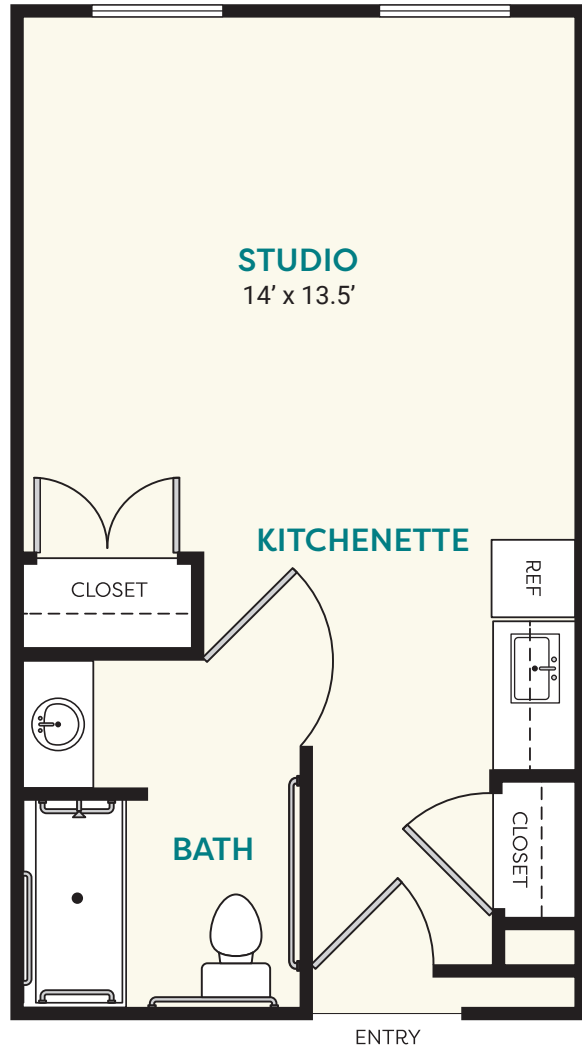

Assisted Living
Studio • Bath • 565 sq. ft.

*Due to normal construction tolerances, dimensions and square footage may vary.

Notes

Date _____

Monthly Fee _____

Community Fee _____

Application Fee _____

Apartment No. _____