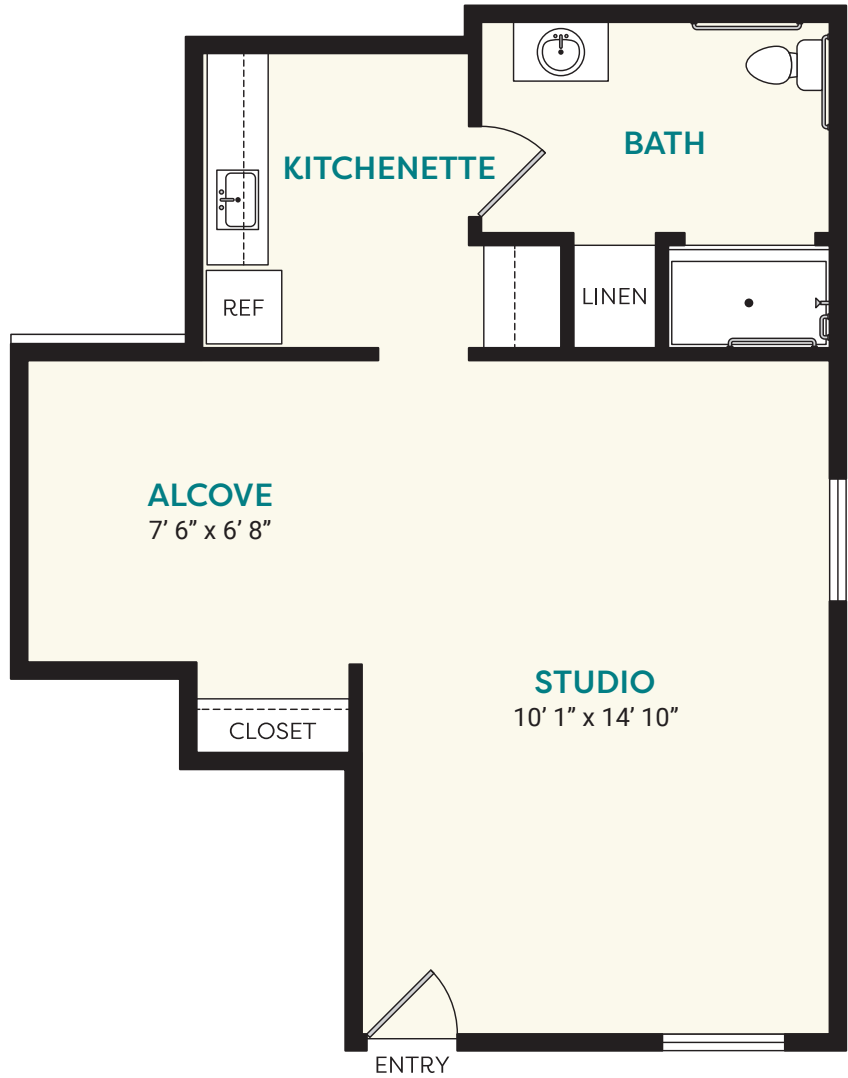

Independent Living
Alcove Studio • Bath • 370 sq. ft.

*Due to normal construction tolerances, dimensions and square footage may vary.

Notes

Date _____

Monthly Fee _____

Community Fee _____

Application Fee _____

Apartment No. _____