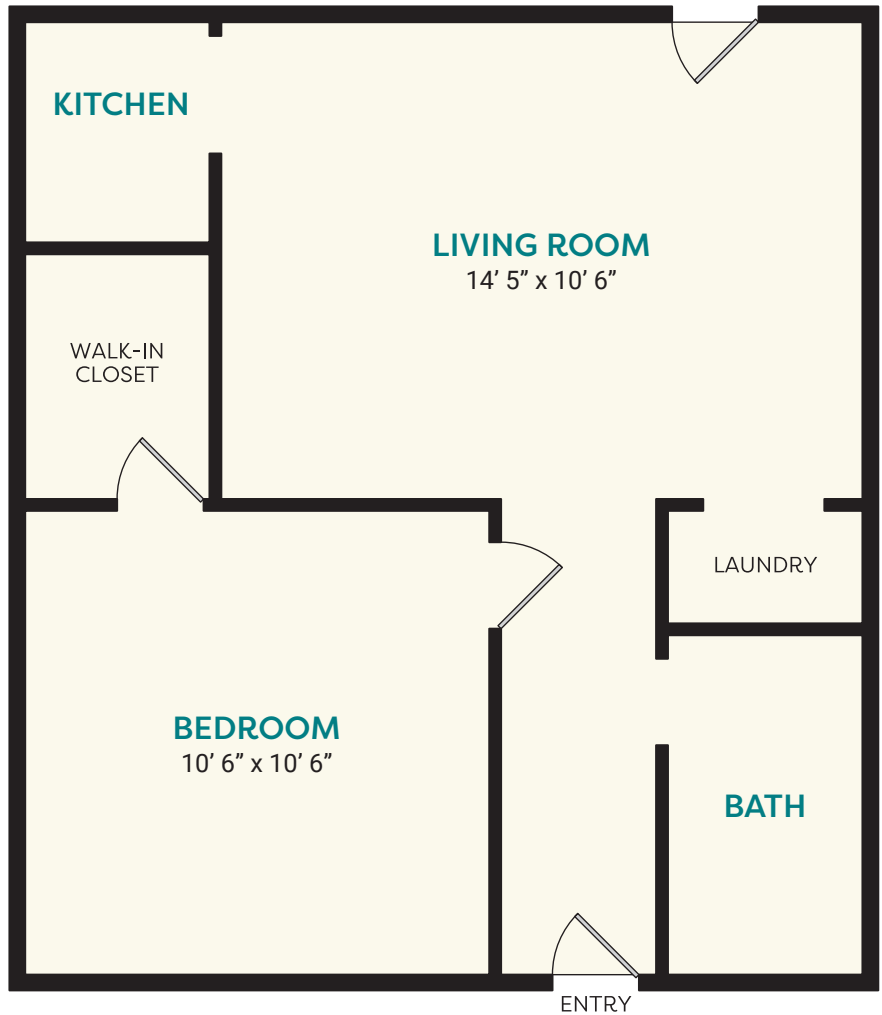

Independent Living

One Bedroom Deluxe • Bath • 650-700 sq. ft.

*Due to normal construction tolerances, dimensions and square footage may vary.

Notes

Date _____

Monthly Fee _____

Community Fee _____

Application Fee _____

Apartment No. _____