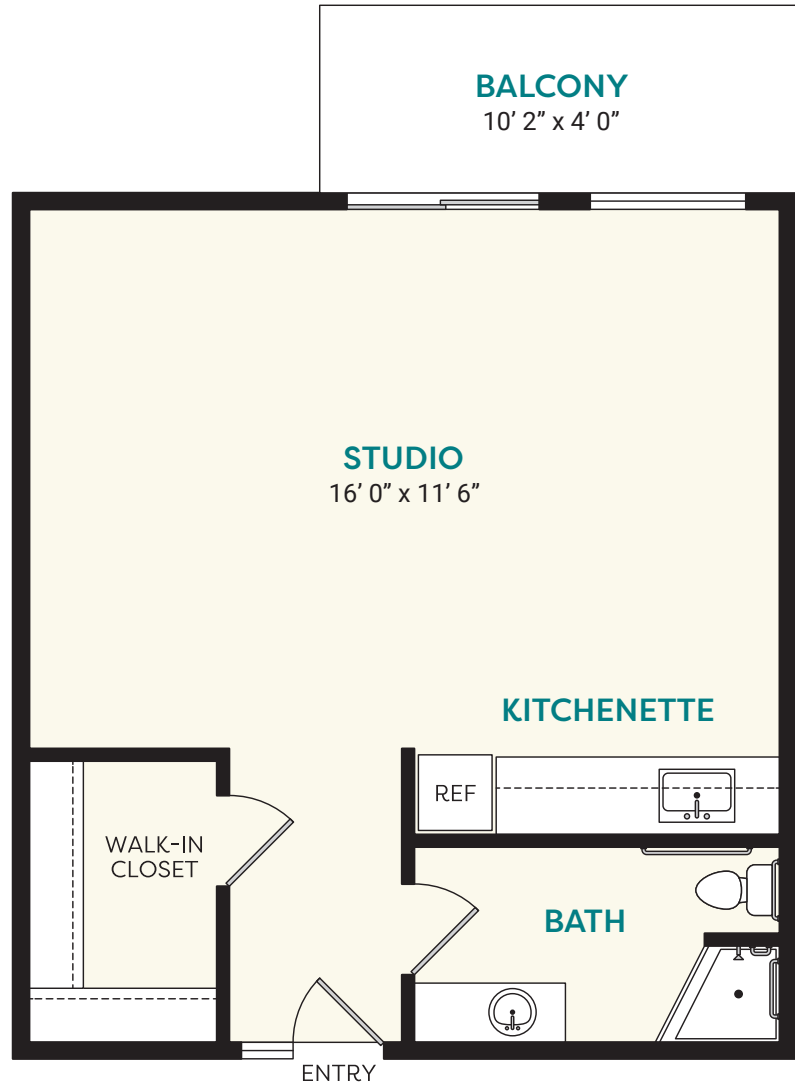

**Independent Living**  
Studio Deluxe • Bath • 390 sq. ft.

\*Due to normal construction tolerances, dimensions and square footage may vary.

**Notes**

Date \_\_\_\_\_

Monthly Fee \_\_\_\_\_

Community Fee \_\_\_\_\_