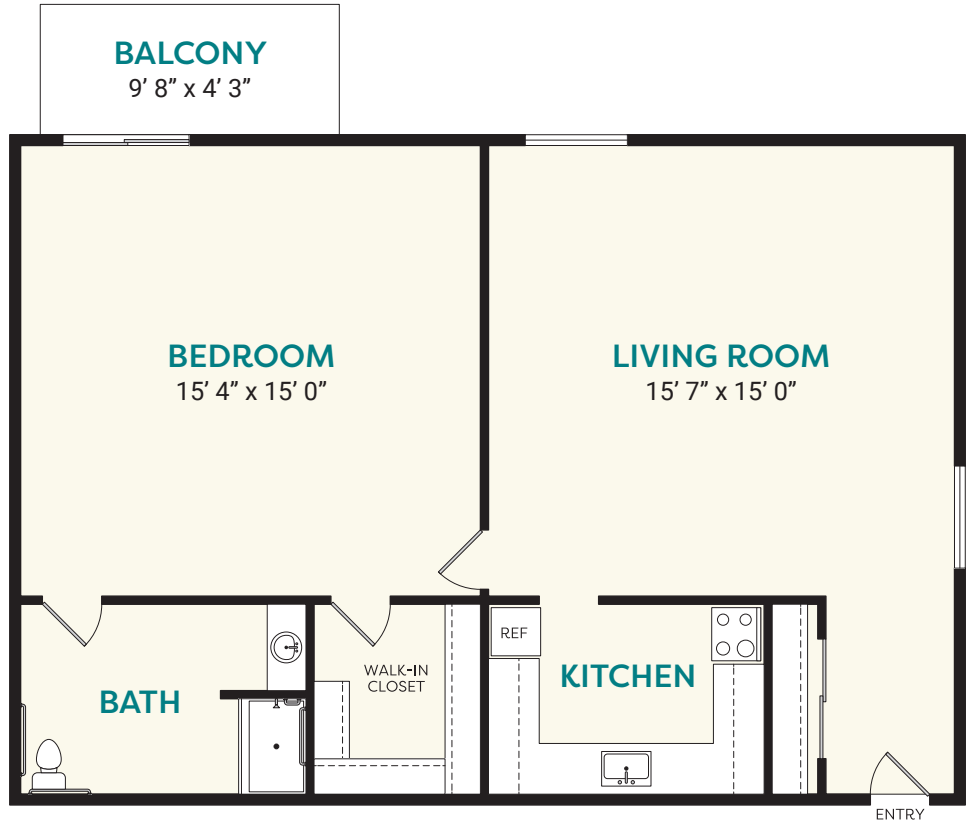

Independent Living

Large One Bedroom Deluxe • Bath • 700+ sq. ft.

*Due to normal construction tolerances, dimensions and square footage may vary.

Notes

Date _____

Monthly Fee _____

Community Fee _____

Application Fee _____

Apartment No. _____